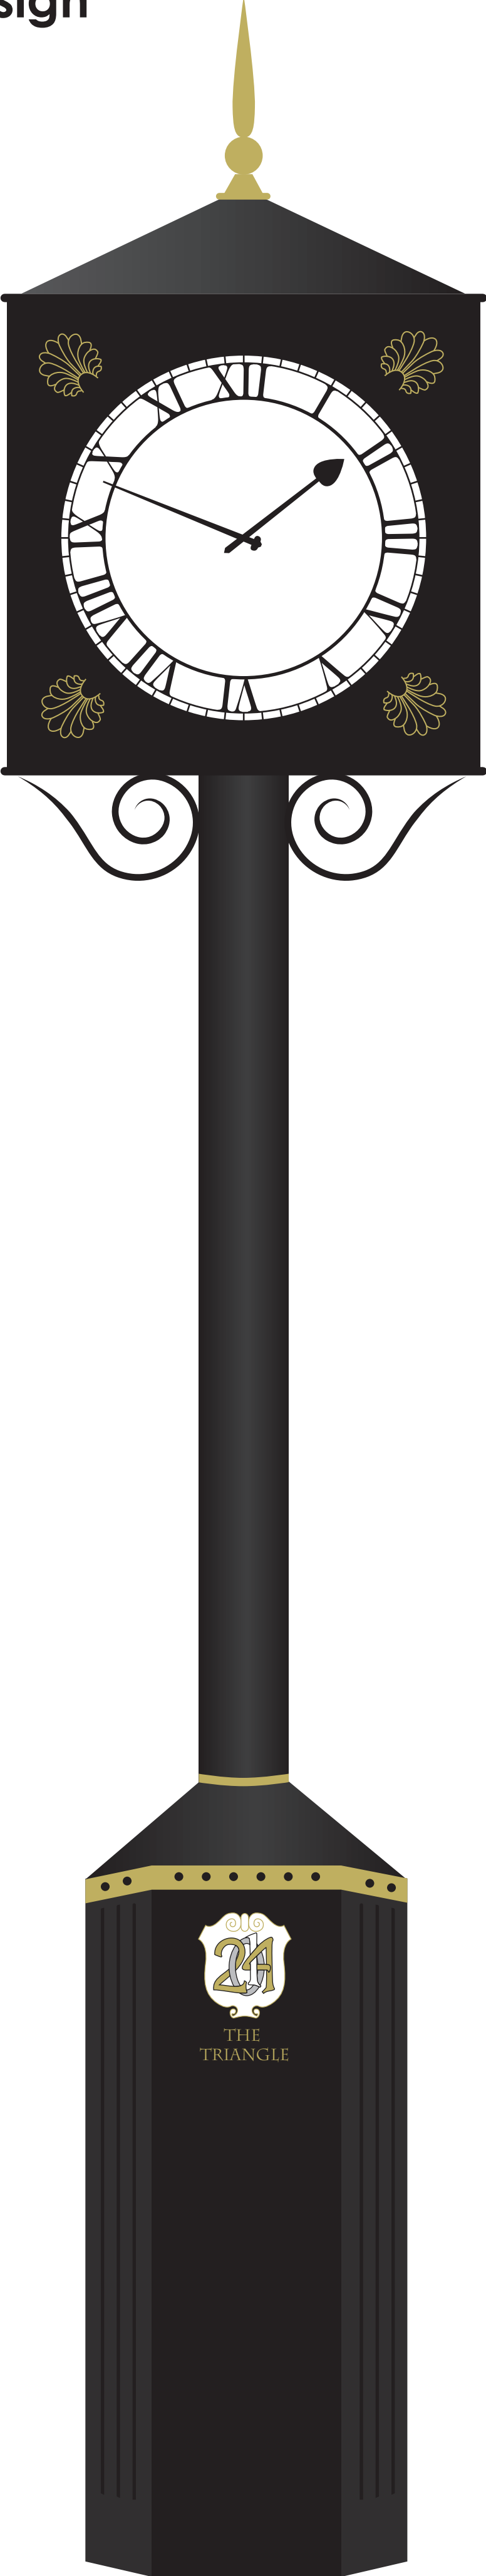

The Triangle Clock design

Clock measurements

Clock face
30 inches
(0.762metres)

140°
angle

Base height
1.5 Metres

40cm Panel width

5.5 Metres

Base dimensions

8 sides

Base design

8 sides - flat

Back
facing onto the road

Front
facing into the island

Base design (colour)

8 sides - flat

Enlarged side detail

THE
TRIANGLE

Colour scheme

Gold, silver, white, black