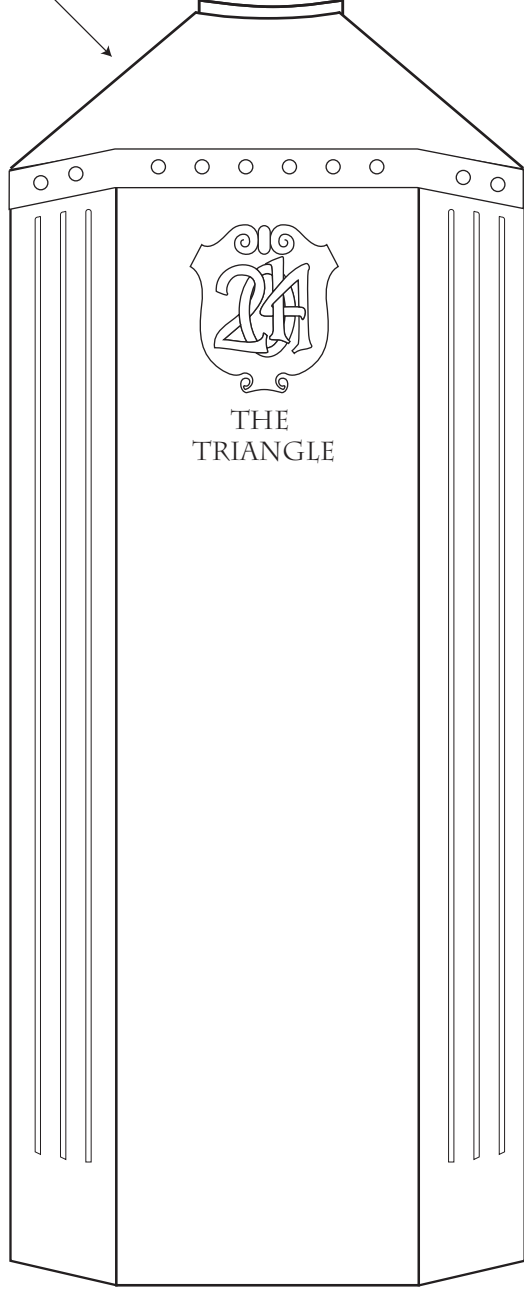

The Triangle Clock design

Clock measurements

Clock face
30 inches
(0.762metres)

140°
angle

Base height
1.5 Metres

40cm Panel width

5.5 Metres

Base dimensions

8 sides

Base design

8 sides - flat

Back
facing onto the road

Front
facing into the island

Base design (colour)

8 sides - flat

Enlarged side detail

THE
TRIANGLE

Colour scheme

Gold, silver, white, black