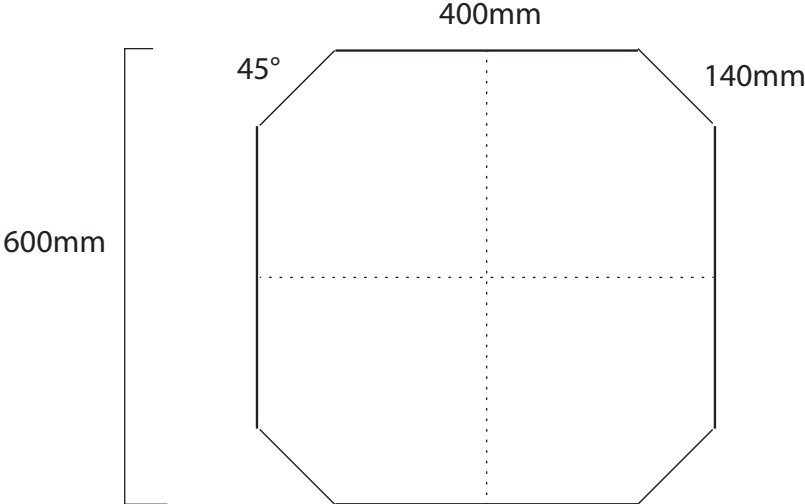

The Triangle Clock design

Clock measurements

Clock face
30 inches
(0.762metres)

140°
angle

Base height
1.5 Metres

40cm Panel width

5.5 Metres

Base dimensions

8 sides

Base design

8 sides - flat

Back
facing onto the road

Front
facing into the island

Base design (colour)

8 sides - flat

Enlarged side detail